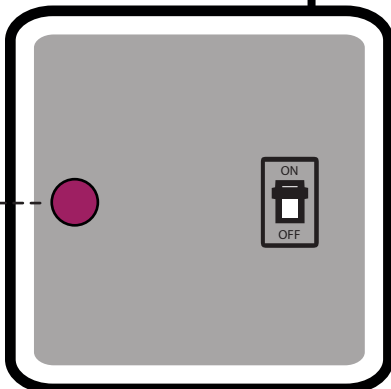

PETITE MURALE

CLEAR CHANNEL

Héxagonale 5mm percée

Triangle/Rectangle

PETITE MURALE

JC-DECAUX

CRV-13

Triangle/Rectangle

PETITE SUCETTE

CLEAR CHANNEL

Torks T30 percée

Triangle

Rectangle

GRANDE MURALE

JC-DECAUX

CRV-13