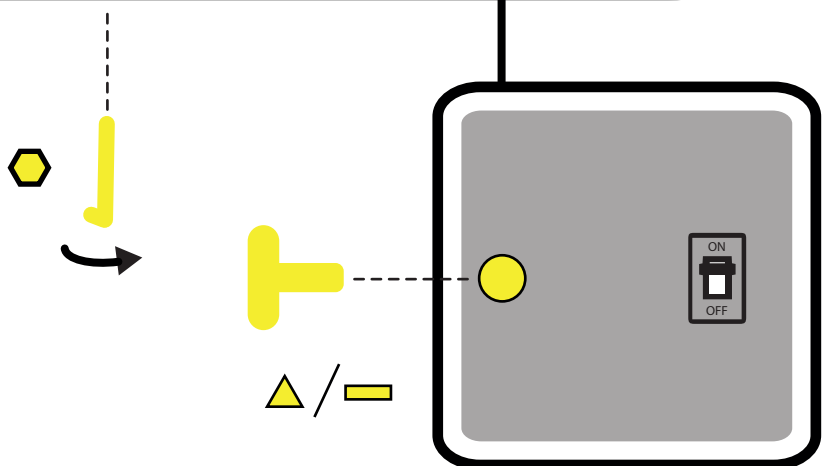

GRANDE MURALE

JC-DECAUX

CRV-13

Triangle/Rectangle